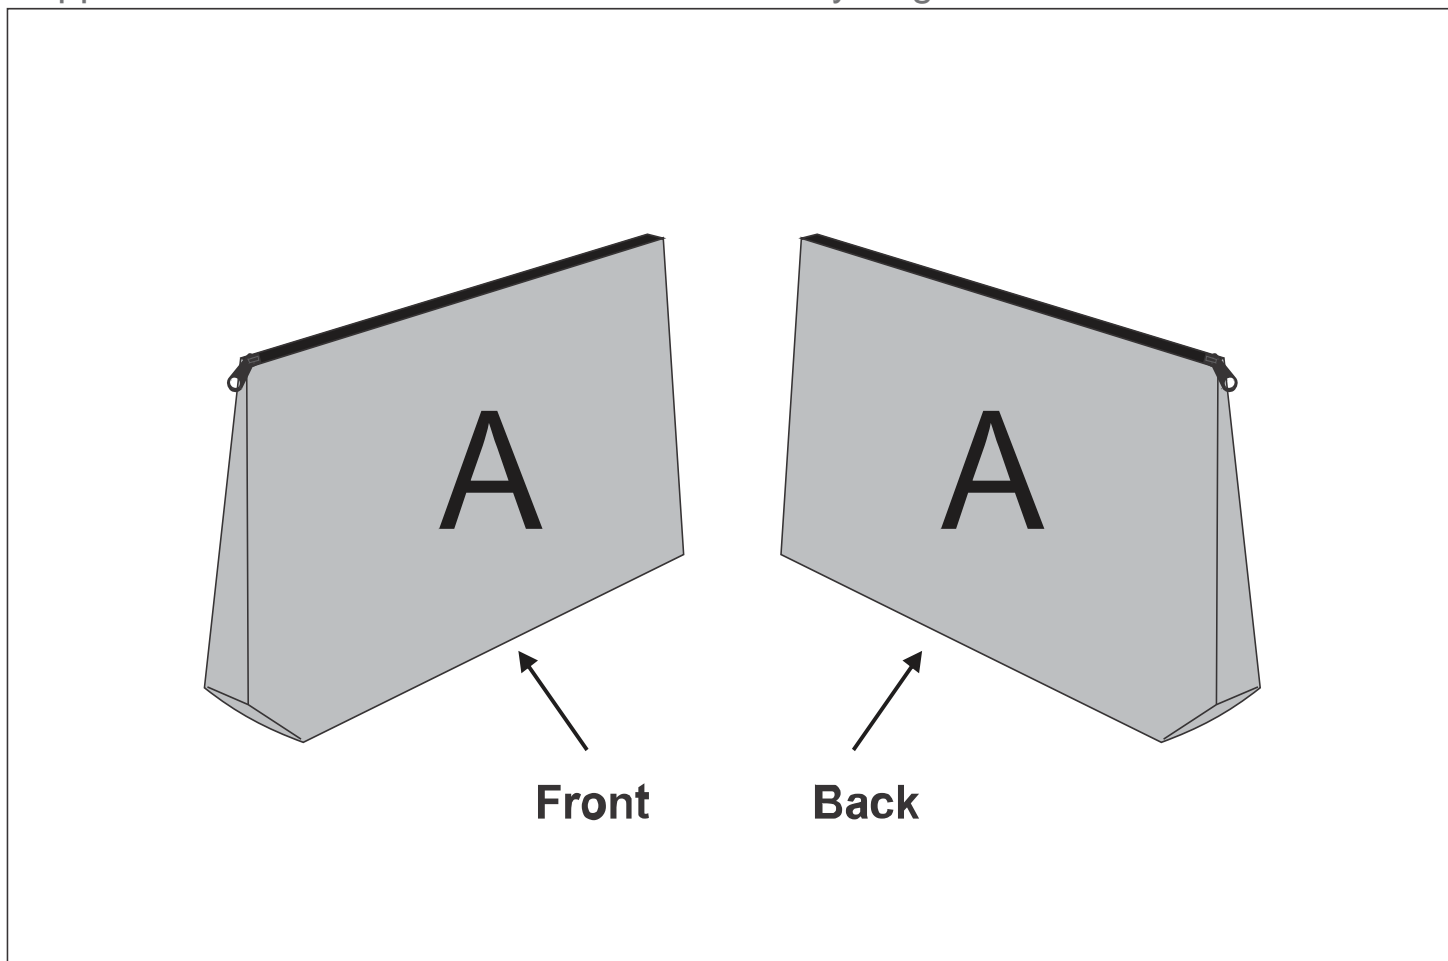

BC-HP-75-G

Hoppla Leanne RPET Stitch-Bond Maxi Toiletry Bag

Need to know:

Includes 1-Position Sublimation (setup fees apply)

- Please Note: We cannot guarantee 100% logo Alignment on all Brandable Panels.

Branding Options:

Position	Branding Method (Branding Code)	No. of Colours	Dimension
A	Custom Sublimation A (CPSUB-A)	Full Colour	351mm wide x 480mm high